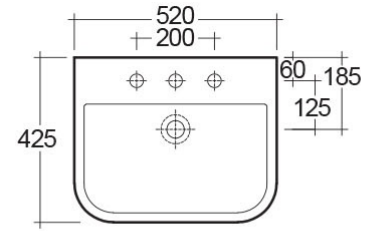

RAK-SERIES 600

Wash basin | Half Pedestal

RAK
CERAMICS

Technical specifications

Dimensions: 520 x 425 mm

Weight: 22 Kg

Color: Alpine White

Shape of basin: Rounded Rectangle

Overflow hole: yes

Suites: [RAK-SERIES 600](#)

Code	Name
SE0103AWHA	SERIES 600 HALF PEDESTAL
SE0101AWHA	SERIES 600 WASH BASIN 52CM

Dimensions: All measurements are in millimeters and are subject to normal manufacturing variations.
Note: Due to a continuing development programme to improve design and performance, the manufacturer reserves all rights to vary specifications without prior information.
Please note accessories are for photographic use only.