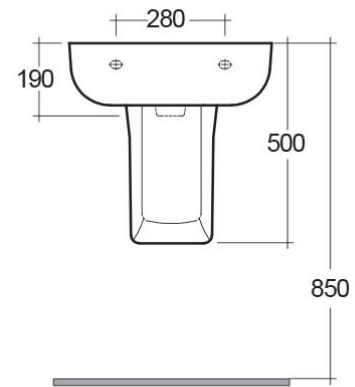

RAK-SERIES 600

Wash basin | Half Pedestal

RAK
CERAMICS

Technical specifications

Dimensions: 520 x 425 mm

Weight: 22 Kg

Color: Alpine White

Shape of basin: Rounded Rectangle

Overflow hole: yes

Suites: [RAK-SERIES 600](#)

Code	Name
SE0103AWHA	SERIES 600 HALF PEDESTAL
SE0101AWHA	SERIES 600 WASH BASIN 52CM

Dimensions: All measurements are in millimeters and are subject to normal manufacturing variations.
Note: Due to a continuing development programme to improve design and performance, the manufacturer reserves all rights to vary specifications without prior information.
Please note accessories are for photographic use only.