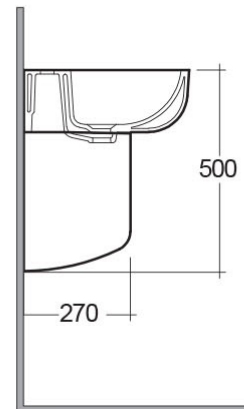

RAK-SERIES 600

Wash basin | Half Pedestal

RAK
CERAMICS

Technical specifications

Dimensions: 520 x 425 mm

Weight: 22 Kg

Color: Alpine White

Shape of basin: Rounded Rectangle

Overflow hole: yes

Suites: [RAK-SERIES 600](#)

Code	Name
SE0103AWHA	SERIES 600 HALF PEDESTAL
SE0101AWHA	SERIES 600 WASH BASIN 52CM

Dimensions: All measurements are in millimeters and are subject to normal manufacturing variations.
Note: Due to a continuing development programme to improve design and performance, the manufacturer reserves all rights to vary specifications without prior information.
Please note accessories are for photographic use only.